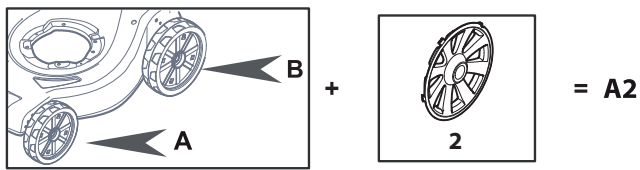

Bushing - Ø180

Ball Bearing - Ø180

Bushing - Ø240

Ball Bearing - Ø240

CR-CS 484 WS - CR-CS 484 WSQ

WBH Petrol Steel Wheels and Hub Caps

Issue 9 - 2015

Fig.	Quantity	Part No	Description	Notes
1	6	112728706/0	Screw	
2	2	381007462/1	Wheel	
3	8	322042064/0	Bushing	
4	2	381007442/1	Wheel	
5	2	381007466/1	Wheel	
6	2	381007445/1	Wheel	
7	2	381007463/1	Wheel	
8	8	119216035/0	Bearing	
9	2	381007448/1	Wheel	
10	2	381007467/1	Wheel	
11	2	381007455/1	Wheel	