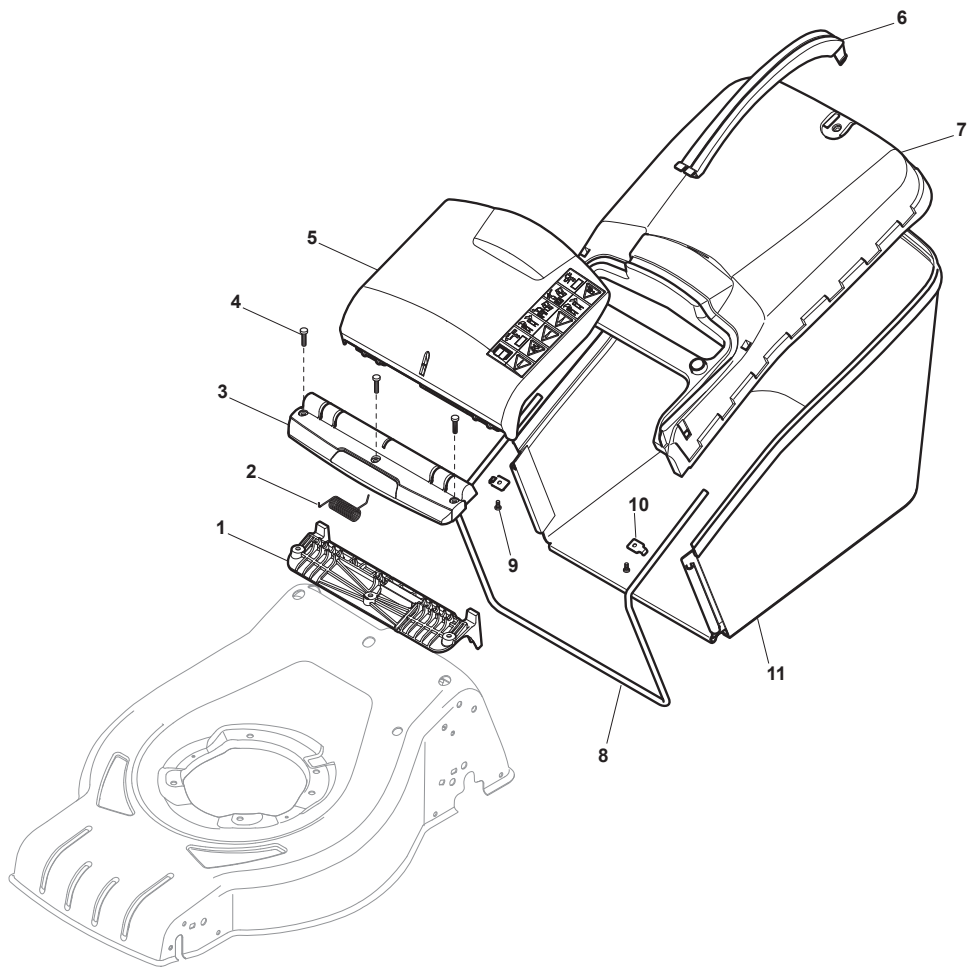

Fig.	Quantity	Part No	Description	Notes
1	1	322785331/0	Black Stone Guard Support	
2	1	122450464/0	Spring	
3	1	322109554/0	Stone Guard Supp. Cover Black	Black
3	1	322109557/0	Stone Guard Supp. Cover Grey	Grey
3	1	322109556/0	Stone Guard Supp. Cover Yellow	Yellow
4	3	112728699/0	Screw	
5	1	322600206/1	Stone Guard, Black	Black
5	1	322600216/1	Stone Guard, Grey	Grey
5	1	322600214/1	Stone Guard, Yellow	Yellow
6	1	322393644/0	Handle, Black	Black
6	1	322393649/0	Handle, Grey	Grey
6	1	322393646/0	Handle, Yellow	Yellow
7	7	322486262/0	Grasscatcher Upper Part, Black	Black
7	1	322486270/0	Grass Upper Hybrid Grey	Grey
7	1	322486264/0	Grass Upper Hybrid Yellow	Yellow
8	1	122608561/0	Grasscatcher Lower Stiffening Cruiser	
9	2	112728692/0	Screw	
10	2	322545159/0	Plate	
11	1	181002318/0	Box, Fabric