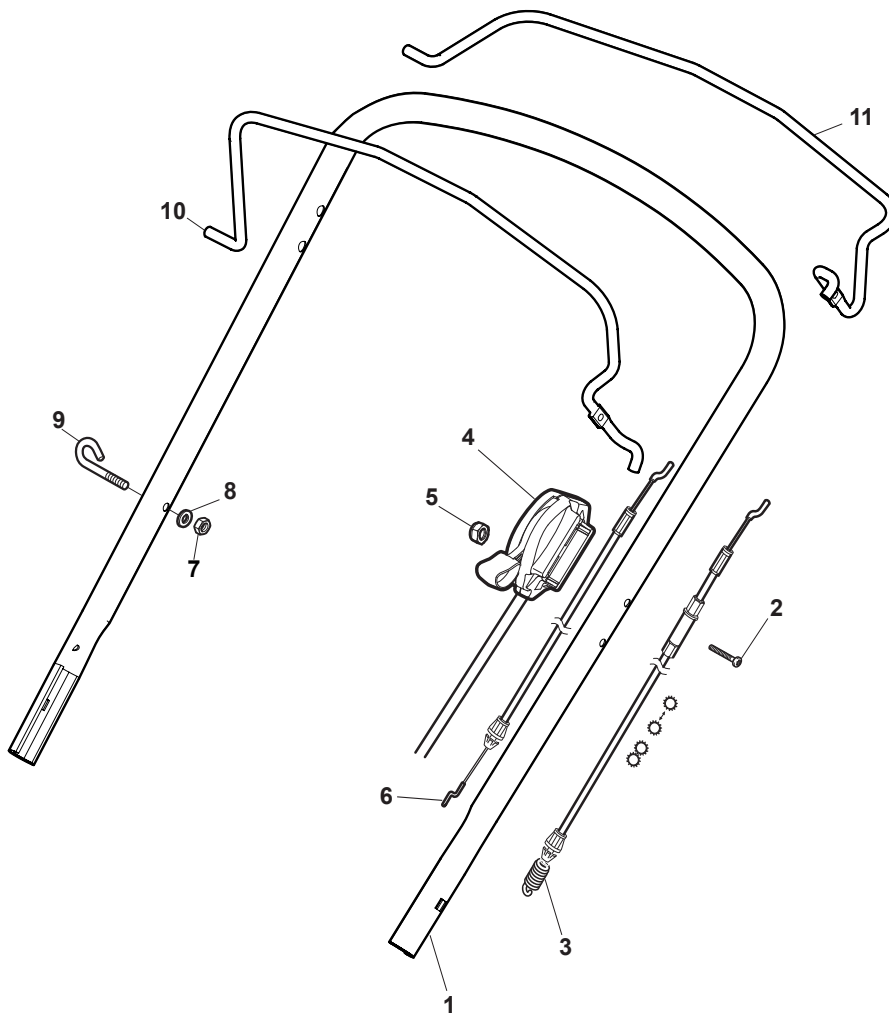

Fig.	Quantity	Part No	Description	Notes
1	1	381006740/0	Handle, Upper Part	
2	1	112727783/0	Screw	
3	1	322551640/0	Plate	
4	1	381030085/0	Cable Rear Drive	
5	1	181030053/0	Cable, Thread Engine Brake	SV40 / RV 40 / V35 Engine
5	1	181030084/0	Cable, Thread Engine Brake	B&S / GGP / Honda Engine
6	1	112154510/0	Nut	
7	1	112154510/0	Nut	
8	1	112521330/0	Washer	
9	1	122430313/0	Guide Spring	
10	1	181003369/0	Lever, Engine Brake	
11	1	181003371/0	Driving Lever	

Fig.	Quantity	Part No	Description	Notes
1	1	381006740/0	Handle, Upper Part	
2	1	112727788/0	Screw	
3	1	381030085/0	Cable Rear Drive	
4	1	181005522/0	Throttle Cable	for B&S Engine
4	1	181005534/0	Throttle Cable	for GGP RS-RSC-RSCT Engines
4	1	181005535/0	Throttle Cable	for Honda / GGP Engine
4	1	181005536/0	Throttle Cable	for B&S E Series
4	1	81005521/0	Throttle Cable	for SV40/RV40/V35 Engine
5	1	112154510/0	Nut	
6	1	181030053/0	Cable, Thread Engine Brake	for SV40/RV40/V35 Engine
6	1	181030084/0	Cable, Thread Engine Brake	for B&S / GGP / Honda Engine
7	1	112154510/0	Nut	
8	1	112521330/0	Washer	
9	1	122430313/0	Guide Spring	
10	1	181003369/0	Lever, Engine Brake	
11	1	181003371/0	Driving Lever	

Fig.	Quantity	Part No	Description	Notes
1	4	112608600/0	Seeger	
2	1	122570120/1	Pinion Left	
3	1	122570110/1	Pinion Right	
4	2	322042066/0	Bushing	
5	2	112521371/0	Washer	
6	1	181003092/0	Gear Box	
7	1	122601904/0	Pulley	
8	1	112645700/0	Elastic Pin	
9	1	122033283/0	Adjustment Rod	
10	1	135063800/0	Trapezoidal Belt	
11	1	122041957/1	Bushing	
12	1	122450063/0	Spring	
13	1	322680009/0	Washer	
14	1	112154510/0	Nut	
15	1	122110230/0	Hub Cover	
16	2	122753000/0	Pin	