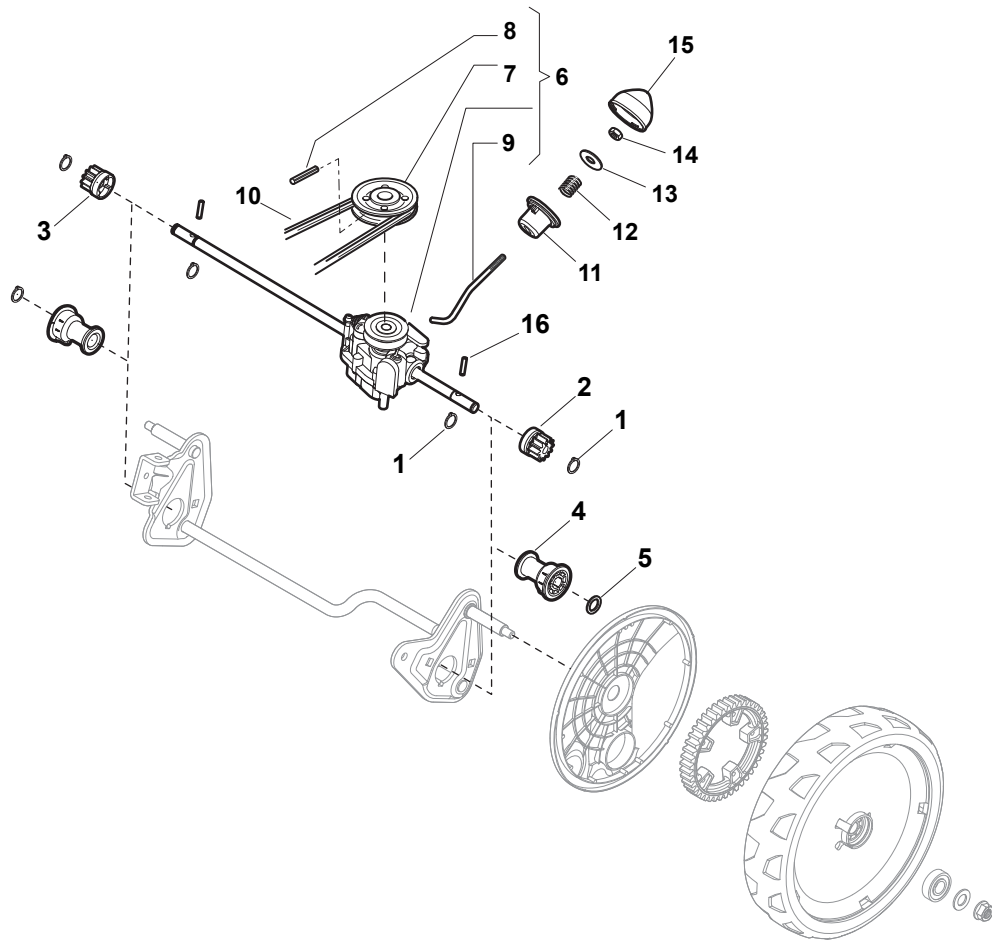

Fig.	Quantity	Part No	Description	Notes
1	1	381006740/0	Handle, Upper Part	
2	1	112727783/0	Screw	
3	1	322551640/0	Plate	
4	1	381030085/0	Cable Rear Drive	
5	1	181030053/0	Cable, Thread Engine Brake	SV40 / RV 40 / V35 Engine
5	1	181030084/0	Cable, Thread Engine Brake	B&S / GGP / Honda Engine
6	1	112154510/0	Nut	
7	1	112154510/0	Nut	
8	1	112521330/0	Washer	
9	1	122430313/0	Guide Spring	
10	1	181003369/0	Lever, Engine Brake	
11	1	181003371/0	Driving Lever	

Fig.	Quantity	Part No	Description	Notes
1	1	381006740/0	Handle, Upper Part	
2	1	112727788/0	Screw	
3	1	381030085/0	Cable Rear Drive	
4	1	181005522/0	Throttle Cable	for B&S Engine
4	1	181005534/0	Throttle Cable	for GGP RS-RSC-RSCT Engines
4	1	181005535/0	Throttle Cable	for Honda / GGP Engine
4	1	181005536/0	Throttle Cable	for B&S E Series
4	1	81005521/0	Throttle Cable	for SV40/RV40/V35 Engine
5	1	112154510/0	Nut	
6	1	181030053/0	Cable, Thread Engine Brake	for SV40/RV40/V35 Engine
6	1	181030084/0	Cable, Thread Engine Brake	for B&S / GGP / Honda Engine
7	1	112154510/0	Nut	
8	1	112521330/0	Washer	
9	1	122430313/0	Guide Spring	
10	1	181003369/0	Lever, Engine Brake	
11	1	181003371/0	Driving Lever	

Fig.	Quantity	Part No	Description	Notes
1	4	112608600/0	Seeger	
2	1	122570120/1	Pinion Left	
3	1	122570110/1	Pinion Right	
4	2	322042066/0	Bushing	
5	2	112521371/0	Washer	
6	1	181003092/0	Gear Box	
7	1	122601904/0	Pulley	
8	1	112645700/0	Elastic Pin	
9	1	122033283/0	Adjustment Rod	
10	1	135063800/0	Trapezoidal Belt	
11	1	122041957/1	Bushing	
12	1	122450063/0	Spring	
13	1	322680009/0	Washer	
14	1	112154510/0	Nut	
15	1	122110230/0	Hub Cover	
16	2	122753000/0	Pin	