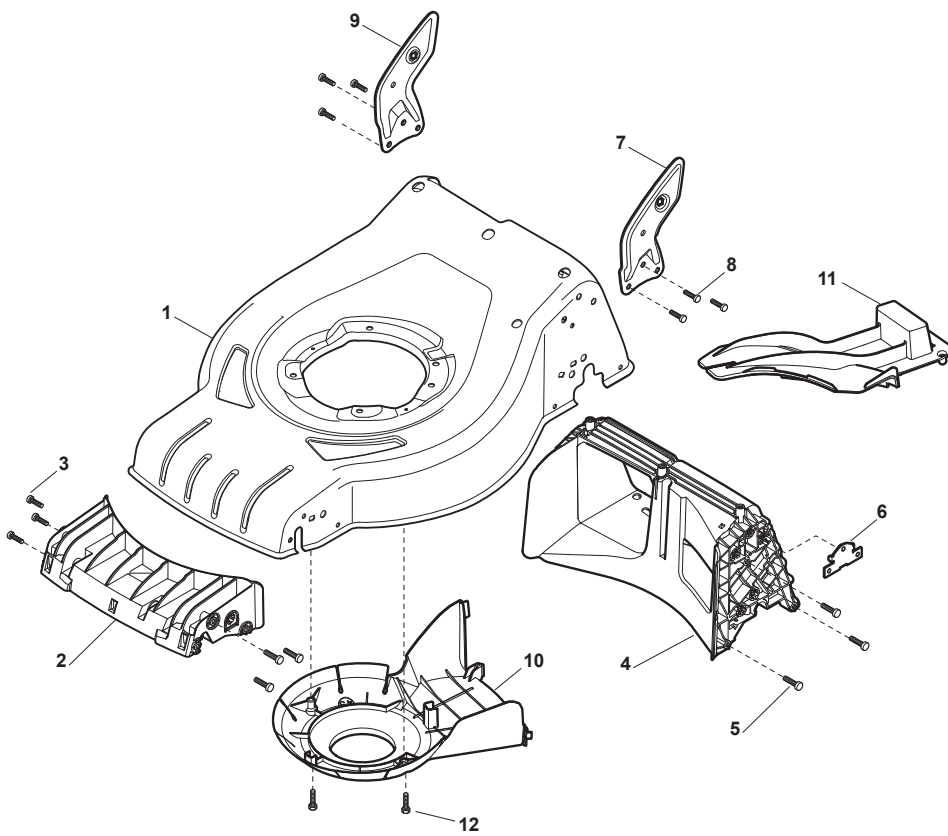

THIS INFORMATION IS NOT INTENDED FOR SALE OR RESALE, AND THIS NOTICE MUST REMAIN ON ALL COPIES.

Fig.	Quantity	Part No	Description	Notes
1	1	381004018/0	Red Deck	
1	1	381004024/0	Black Deck	
1	1	381004613/0	Red Deck	Side Discharge
1	1	381004729/0	Grey Deck	
2	1	322108301/1	Front Conveyor Assy	
3	6	112728699/0	Screw	
4	1	322108302/0	Rear Conveyor Assy	
5	6	112728699/0	Screw	
6	2	322545213/0	Plate	
7	1	381005139/0	Left Bracket	
8	6	112727801/0	Screw	
9	1	381005137/0	Right Bracket	
10	1	322060242/0	Belt Protection	
11	1	322140239/0	Mulching Deflector	
12	2	112728530/0	Screw	

CR-CS 484 WS - CR-CS 484 WSQ

WBH Petrol Steel Deck

Issue 9 - 2015

Fig.	Quantity	Part No	Description	Notes
1	1	381004020/0	Red Deck	
1	1	381004051/0	Black Deck	
1	1	381004548/0	Red Deck	Side Discharge
2	1	322108301/1	Front Conveyor Assy	
3	6	112728699/0	Screw	
4	1	322108302/0	Rear Conveyor Assy	
5	6	112728699/0	Screw	
6	2	322545213/0	Plate	
7	1	381005139/0	Left Bracket	
8	6	112727801/0	Screw	
9	1	381005137/0	Right Bracket	
10	1	322060242/0	Belt Protection	
11	1	322140239/0	Mulching Deflector	
12	2	112728530/0	Screw	

Fig.	Quantity	Part No	Description	Notes
1	2	322545189/0	Plate	
2	1	322735597/1	Sector, Height Adjustment	
3	2	381005141/0	Wheel Support	
4	2	381003354/0	Lever, Height Adjustment	
5	2	122519811/0	Pin	
6	2	112521350/0	Washer	
7	2	112155000/0	Nut	
9	1	322735595/1	Sector, Height Adjustment	
11	4	112728698/0	Screw	
12	2	322545152/0	Plate	
13	1	381302817/0	Rear Wheel Axle	
14	1	122534131/0	Pin	
15	1	381003357/0	Wheels Rear Adj. Lever	
16	1	122446192/0	Spring	
17	1	112154510/0	Nut	
18	2	322600205/0	Internal Wheel Protection	
21	2	112521350/0	Washer	
22	2	112155000/0	Nut	