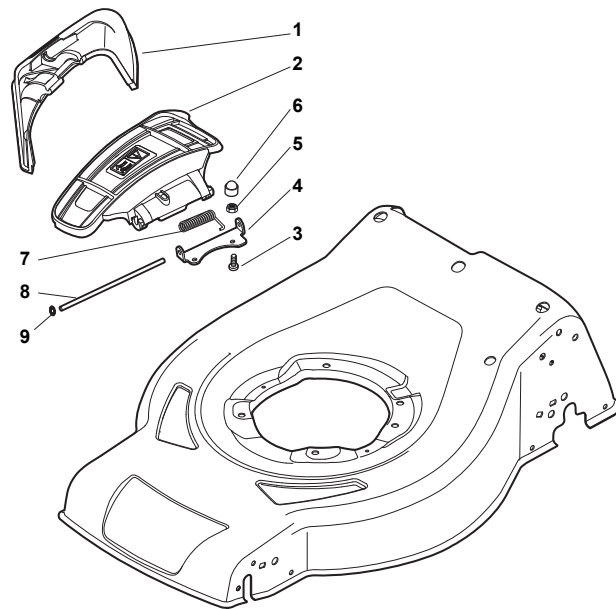

CR-CS 484 WS - CR-CS 484 WSQ

WBH Petrol Steel Protection, Belt

Issue 9 - 2015

Fig.	Quantity	Part No	Description	Notes
1	1	322108309/1	Rear Conveyor Assy	Black
2	1	322600314/0	Ejection Guard	
8	1	122517869/1	Pin	
3	2	112727803/0	Screw	
4	1	322806639/0	Fulcrum Pin	
5	2	112154510/0	Nut	
6	2	118203853/0	Screw	
7	1	122450456/0	Spring	
9	2	112604896/0	Crown Fastener