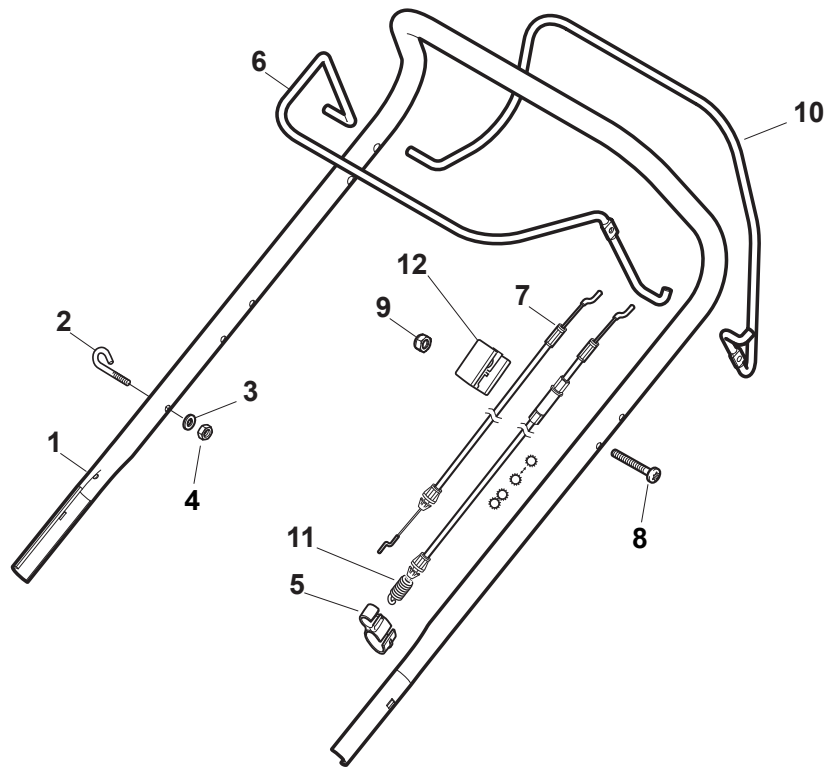

Fig.	Quantity	Part No	Description	Notes
1	1	381006739/1	Handle, Upper Part	Black
1	1	381006745/1	Handle, Upper Part with sponge handgrip	Black
1	1	381006753/0	Handle, Upper Part Yellow	Yellow
2	1	122430313/0	Guide Spring	
3	1	112521330/0	Washer	
4	1	112154510/0	Nut	
5	1	118390020/0	Conduit Clip Caproeurope	
6	1	181003363/1	Lever, Engine Brake Black	Black
6	1	381003365/0	Lever, Engine Brake Yellow	Yellow
6	1	381003376/0	Lever, Engine Brake Red	Red
7	1	181030054/0	Cable, Thread Engine Brake	for SV40/RV40/V35 Engine
7	1	181030056/0	Cable, Thread Engine Brake	for GGP Engine
7	1	181030069/1	Cable, Thread Engine Brake	for Honda Engine
8	1	112727783/0	Screw	
9	1	112154510/0	Nut	
10	1	181003364/0	Drive Control Lever	Black
10	1	381003366/0	Lever, Driving Yellow	Yellow
10	1	381003377/0	Drive Control Lever	Red
11	1	381030051/0	Cable Rear Drive	
12	1	322551640/0	Plate