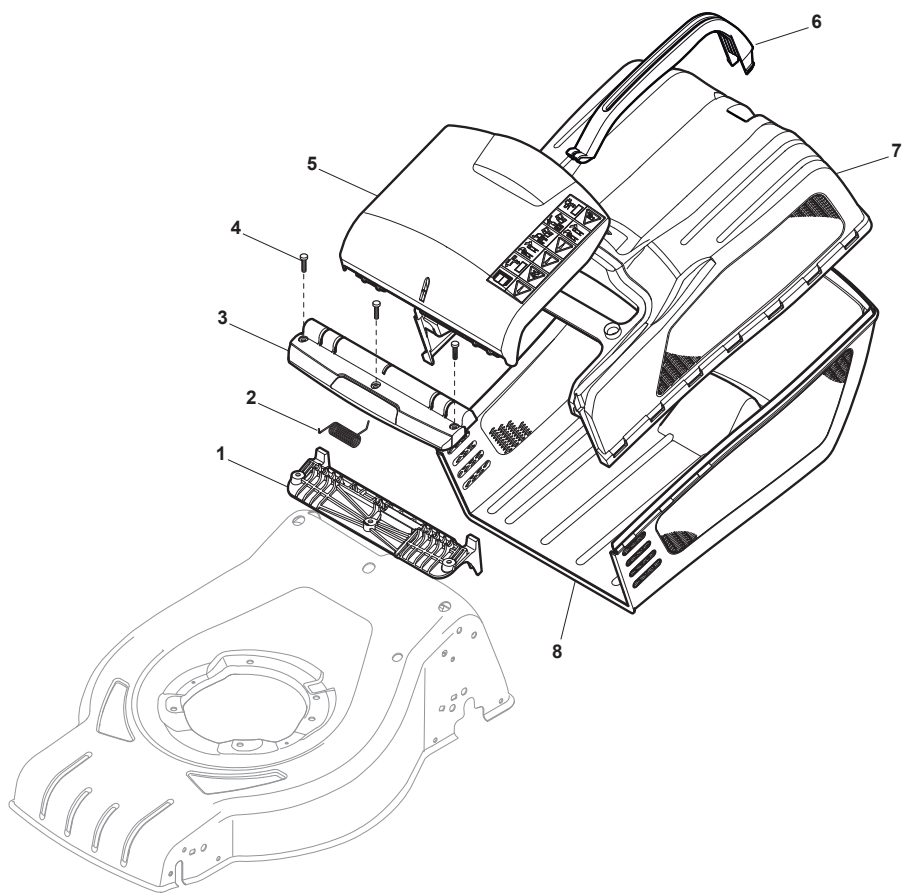

Fig.	Quantity	Part No	Description	Notes
1	1	322785331/0	Black Stone Guard Support	
2	1	122450464/0	Spring	
3	1	322109554/0	Stone Guard Supp. Cover Black	Black
3	1	322109557/0	Stone Guard Supp. Cover Grey	Grey
3	1	322109556/0	Stone Guard Supp. Cover Yellow	Yellow
4	3	112728699/0	Screw	
5	1	322600206/1	Stone Guard, Black	Black
5	1	322600216/1	Stone Guard, Grey	Grey
5	1	322600214/1	Stone Guard, Yellow	Yellow
6	1	322393643/0	Handle, Black	Black
6	1	322393645/0	Grasscatcher Handle	Grey
6	1	322393716/0	Handle, Grey	Grey NCSS-N
7	1	322486260/0	Grasscatcher Upper Part, Black	Black
7	1	322486263/0	Grasscatcher Upper Part Grey	Grey
7	1	322486387/0	Grassbox Upper Part, Grey	Grey NCSS-N
8	1	322486261/0	Grasscatcher Lower Part, Black	Black
8	1	322486267/0	Grasscatcher Lower Part Grey	Grey
8	1	322486388/0	Grassbox Lower Part, Grey	Grey NCSS-N