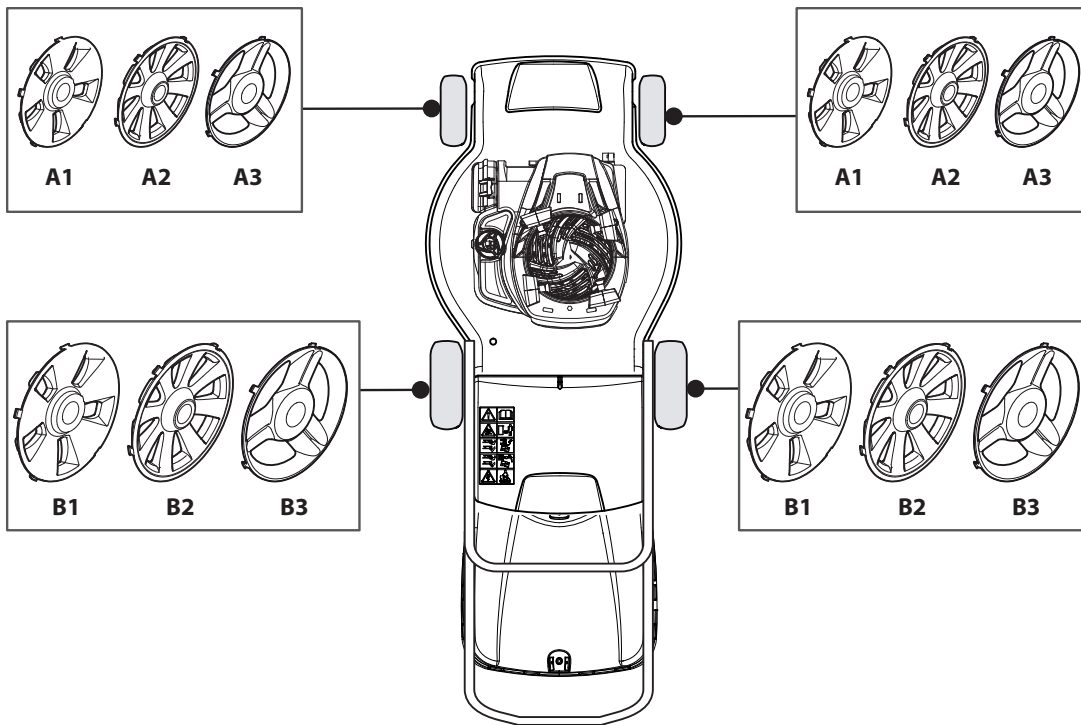

Fig.	Quantity	Part No	Description	Notes
1	2	322545189/0	Plate	
2	1	322735597/1	Sector, Height Adjustment	
3	2	381005141/0	Wheel Support	
4	2	381003354/0	Lever, Height Adjustment	
5	2	122519811/0	Pin	
6	2	112521350/0	Washer	
7	2	112155000/0	Nut	
9	1	322735595/1	Sector, Height Adjustment	
11	4	112728698/0	Screw	
12	2	322545152/0	Plate	
13	1	381302817/0	Rear Wheel Axle	
14	1	122534131/0	Pin	
15	1	381003357/0	Wheels Rear Adj. Lever	
16	1	122446192/0	Spring	
17	1	112154510/0	Nut	
18	2	322600205/0	Internal Wheel Protection	
21	2	112521350/0	Washer	
22	2	112155000/0	Nut	

Fig.	Quantity	Part No	Description	Notes
1	4	112608600/0	Seeger	
2	1	122570120/1	Pinion Left	
3	1	122570110/1	Pinion Right	
4	2	322042066/0	Bushing	
5	2	112521371/0	Washer	
6	1	181003092/0	Gear Box	
7	1	122601904/0	Pulley	
8	1	112645700/0	Elastic Pin	
9	1	122033283/0	Adjustment Rod	
10	1	135063800/0	Trapezoidal Belt	
11	1	122041957/1	Bushing	
12	1	122450063/0	Spring	
13	1	322680009/0	Washer	
14	1	112154510/0	Nut	
15	1	122110230/0	Hub Cover	
16	2	122753000/0	Pin	

Bushing - Ø180

Ball Bearing - Ø180

Bushing - Ø240

Ball Bearing - Ø240

CR-CS 484 WS - CR-CS 484 WSQ

WBH Petrol Steel Wheels and Hub Caps

Issue 9 - 2015

Fig.	Quantity	Part No	Description	Notes
1	6	112728706/0	Screw	
2	2	381007462/1	Wheel	
3	8	322042064/0	Bushing	
4	2	381007442/1	Wheel	
5	2	381007466/1	Wheel	
6	2	381007445/1	Wheel	
7	2	381007463/1	Wheel	
8	8	119216035/0	Bearing	
9	2	381007448/1	Wheel	
10	2	381007467/1	Wheel	
11	2	381007455/1	Wheel	