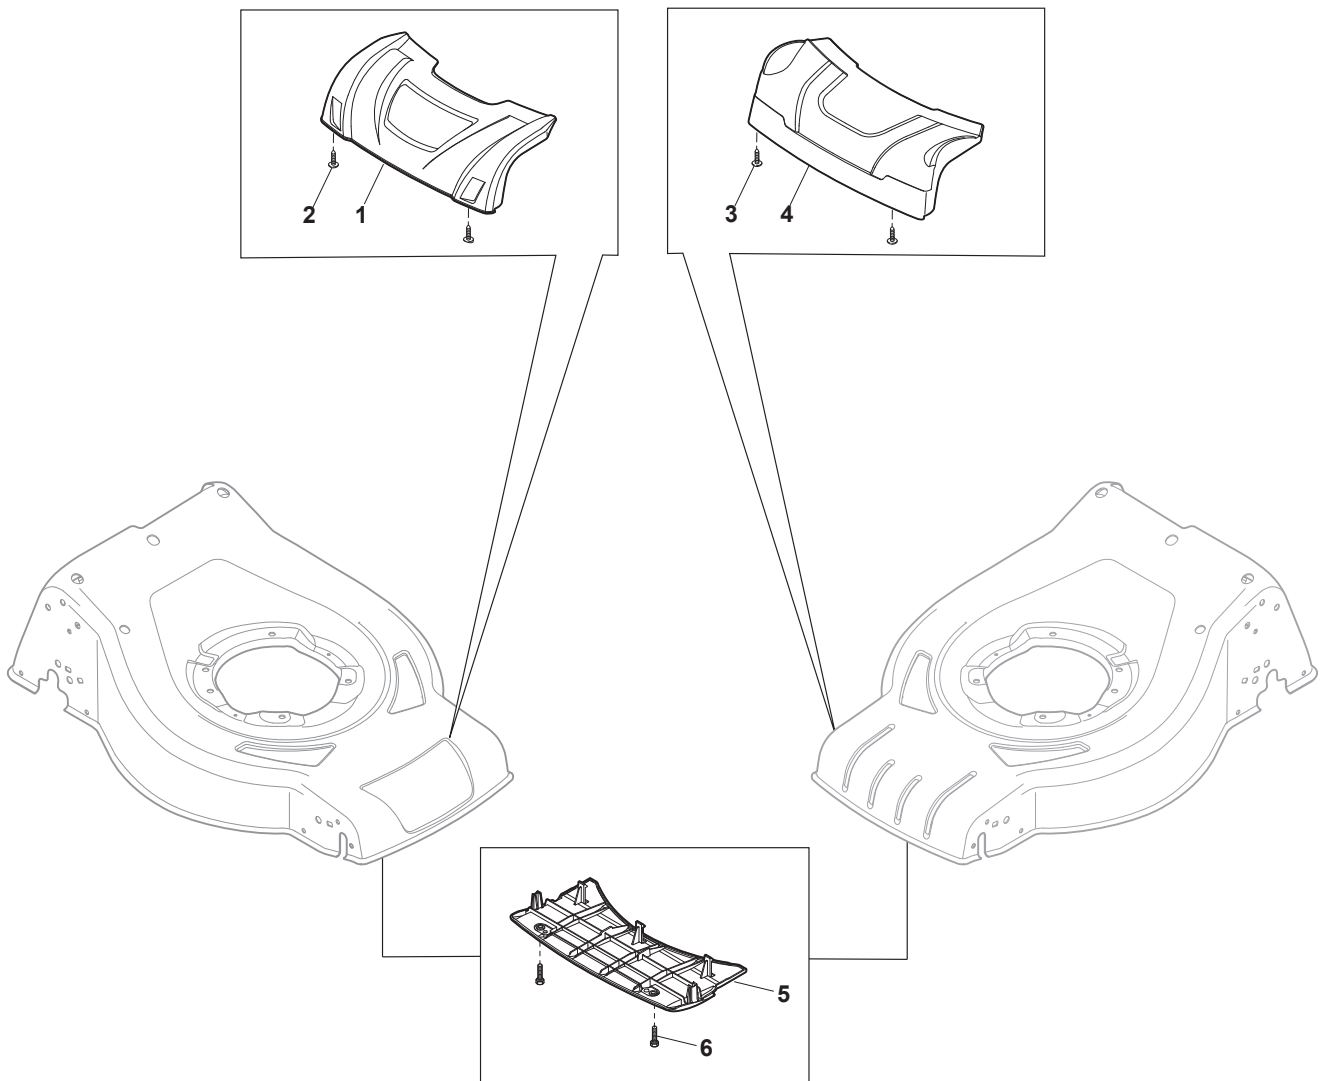

CR-CS 484 WS - CR-CS 484 WSQ

WBH Petrol Steel Deck

Issue 9 - 2015

Fig.	Quantity	Part No	Description	Notes
1	1	381004020/0	Red Deck	
1	1	381004051/0	Black Deck	
1	1	381004548/0	Red Deck	Side Discharge
2	1	322108301/1	Front Conveyor Assy	
3	6	112728699/0	Screw	
4	1	322108302/0	Rear Conveyor Assy	
5	6	112728699/0	Screw	
6	2	322545213/0	Plate	
7	1	381005139/0	Left Bracket	
8	6	112727801/0	Screw	
9	1	381005137/0	Right Bracket	
10	1	322060242/0	Belt Protection	
11	1	322140239/0	Mulching Deflector	
12	2	112728530/0	Screw	

Fig.	Quantity	Part No	Description	Notes
1	2	322545189/0	Plate	
2	1	322735597/1	Sector, Height Adjustment	
3	2	381005141/0	Wheel Support	
4	2	381003354/0	Lever, Height Adjustment	
5	2	122519811/0	Pin	
6	2	112521350/0	Washer	
7	2	112155000/0	Nut	
9	1	322735595/1	Sector, Height Adjustment	
11	4	112728698/0	Screw	
12	2	322545152/0	Plate	
13	1	381302817/0	Rear Wheel Axle	
14	1	122534131/0	Pin	
15	1	381003357/0	Wheels Rear Adj. Lever	
16	1	122446192/0	Spring	
17	1	112154510/0	Nut	
18	2	322600205/0	Internal Wheel Protection	
21	2	112521350/0	Washer	
22	2	112155000/0	Nut	