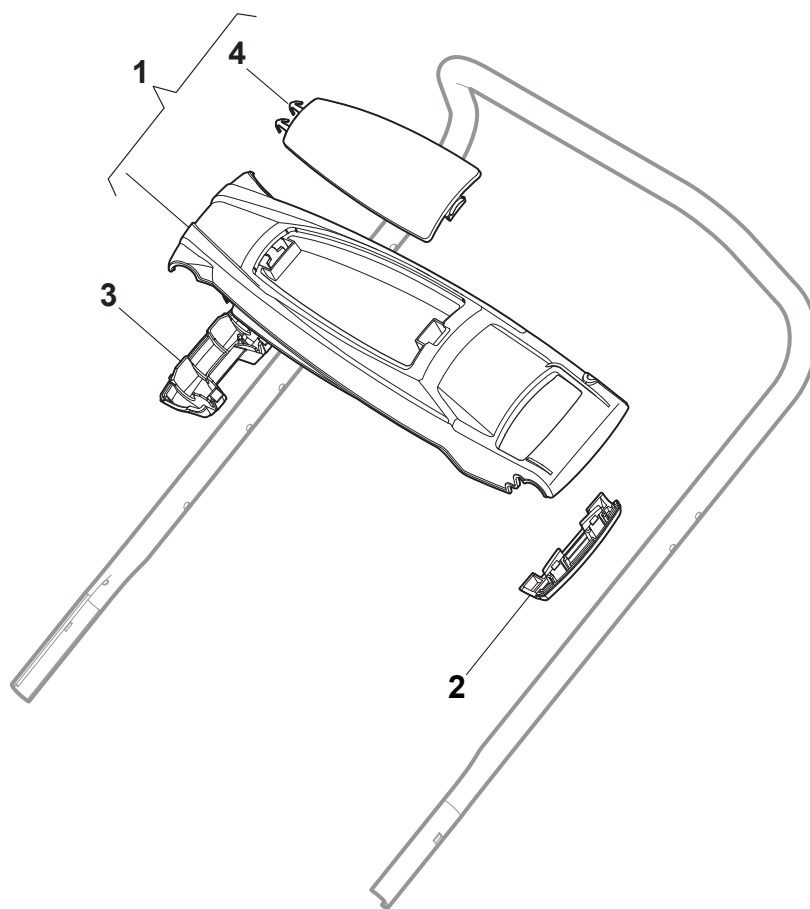

Fig.	Quantity	Part No	Description	Notes
1	2	322545189/0	Plate	
2	1	322735597/1	Sector, Height Adjustment	
3	2	381005141/0	Wheel Support	
4	2	381003354/0	Lever, Height Adjustment	
5	2	122519811/0	Pin	
6	2	112521350/0	Washer	
7	2	112155000/0	Nut	
9	1	322735595/1	Sector, Height Adjustment	
11	4	112728698/0	Screw	
12	2	322545152/0	Plate	
13	1	381302817/0	Rear Wheel Axle	
14	1	122534131/0	Pin	
15	1	381003357/0	Wheels Rear Adj. Lever	
16	1	122446192/0	Spring	
17	1	112154510/0	Nut	
18	2	322600205/0	Internal Wheel Protection	
21	2	112521350/0	Washer	
22	2	112155000/0	Nut	

Fig.	Quantity	Part No	Description	Notes
1	1	381006740/0	Handle, Upper Part	
2	1	112727783/0	Screw	
3	1	322551640/0	Plate	
4	1	381030085/0	Cable Rear Drive	
5	1	181030053/0	Cable, Thread Engine Brake	SV40 / RV 40 / V35 Engine
5	1	181030084/0	Cable, Thread Engine Brake	B&S / GGP / Honda Engine
6	1	112154510/0	Nut	
7	1	112154510/0	Nut	
8	1	112521330/0	Washer	
9	1	122430313/0	Guide Spring	
10	1	181003369/0	Lever, Engine Brake	
11	1	181003371/0	Driving Lever	

Fig.	Quantity	Part No	Description	Notes
1	1	381006740/0	Handle, Upper Part	
2	1	112727788/0	Screw	
3	1	381030085/0	Cable Rear Drive	
4	1	181005522/0	Throttle Cable	for B&S Engine
4	1	181005534/0	Throttle Cable	for GGP RS-RSC-RSCT Engines
4	1	181005535/0	Throttle Cable	for Honda / GGP Engine
4	1	181005536/0	Throttle Cable	for B&S E Series
4	1	81005521/0	Throttle Cable	for SV40/RV40/V35 Engine
5	1	112154510/0	Nut	
6	1	181030053/0	Cable, Thread Engine Brake	for SV40/RV40/V35 Engine
6	1	181030084/0	Cable, Thread Engine Brake	for B&S / GGP / Honda Engine
7	1	112154510/0	Nut	
8	1	112521330/0	Washer	
9	1	122430313/0	Guide Spring	
10	1	181003369/0	Lever, Engine Brake	
11	1	181003371/0	Driving Lever	