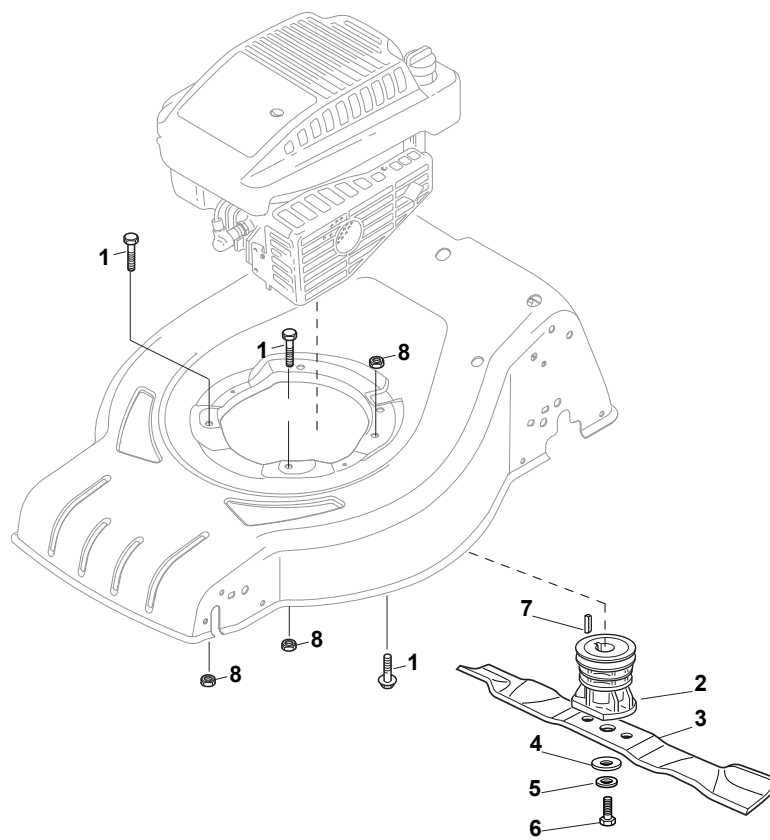

Fig.	Quantity	Part No	Description	Notes
1	2	322545189/0	Plate	
2	1	322735597/1	Sector, Height Adjustment	
3	2	381005141/0	Wheel Support	
4	2	381003354/0	Lever, Height Adjustment	
5	2	122519811/0	Pin	
6	2	112521350/0	Washer	
7	2	112155000/0	Nut	
9	1	322735595/1	Sector, Height Adjustment	
11	4	112728698/0	Screw	
12	2	322545152/0	Plate	
13	1	381302817/0	Rear Wheel Axle	
14	1	122534131/0	Pin	
15	1	381003357/0	Wheels Rear Adj. Lever	
16	1	122446192/0	Spring	
17	1	112154510/0	Nut	
18	2	322600205/0	Internal Wheel Protection	
21	2	112521350/0	Washer	
22	2	112155000/0	Nut	

Fig.	Quantity	Part No	Description	Notes
1	4	112608600/0	Seeger	
2	1	122570120/1	Pinion Left	
3	1	122570110/1	Pinion Right	
4	2	322042066/0	Bushing	
5	2	112521371/0	Washer	
6	1	181003092/0	Gear Box	
7	1	122601904/0	Pulley	
8	1	112645700/0	Elastic Pin	
9	1	122033283/0	Adjustment Rod	
10	1	135063800/0	Trapezoidal Belt	
11	1	122041957/1	Bushing	
12	1	122450063/0	Spring	
13	1	322680009/0	Washer	
14	1	112154510/0	Nut	
15	1	122110230/0	Hub Cover	
16	2	122753000/0	Pin	

Bushing - Ø180

Ball Bearing - Ø180

Bushing - Ø240

Ball Bearing - Ø240

CR-CS 484 WS - CR-CS 484 WSQ

WBH Petrol Steel Wheels and Hub Caps

Issue 9 - 2015

Fig.	Quantity	Part No	Description	Notes
1	6	112728706/0	Screw	
2	2	381007462/1	Wheel	
3	8	322042064/0	Bushing	
4	2	381007442/1	Wheel	
5	2	381007466/1	Wheel	
6	2	381007445/1	Wheel	
7	2	381007463/1	Wheel	
8	8	119216035/0	Bearing	
9	2	381007448/1	Wheel	
10	2	381007467/1	Wheel	
11	2	381007455/1	Wheel	

CR-CS 484 WS - CR-CS 484 WSQ

WBH Petrol Steel Protection, Belt

Issue 9 - 2015

Fig.	Quantity	Part No	Description	Notes
1	1	322108309/1	Rear Conveyor Assy	Black
2	1	322600314/0	Ejection Guard	
8	1	122517869/1	Pin	
3	2	112727803/0	Screw	
4	1	322806639/0	Fulcrum Pin	
5	2	112154510/0	Nut	
6	2	118203853/0	Screw	
7	1	122450456/0	Spring	
9	2	112604896/0	Crown Fastener	