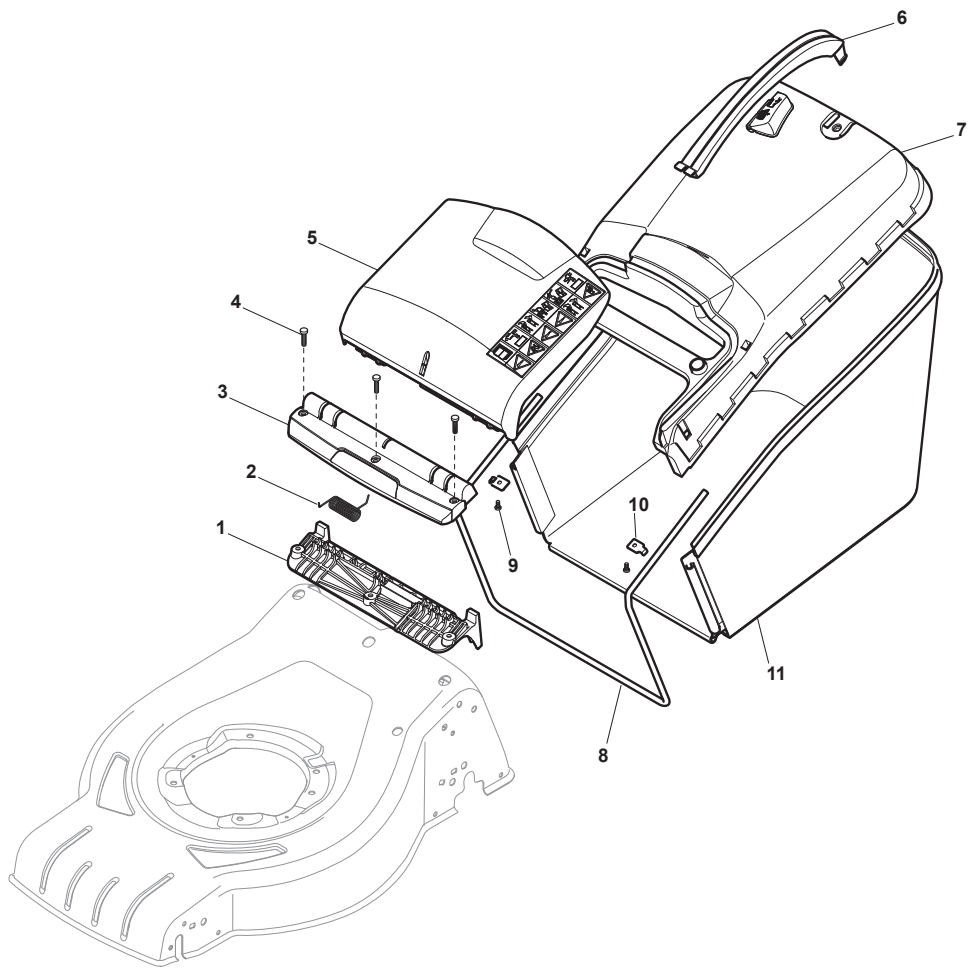

Fig.	Quantity	Part No	Description	Notes
1	1	322785331/0	Black Stone Guard Support	
2	1	122450464/0	Spring	
3	1	322109554/0	Stone Guard Supp. Cover Black	Black
3	1	322109556/0	Stone Guard Supp. Cover Yellow	Yellow
4	3	112728699/0	Screw	
5	1	322600206/1	Stone Guard, Black	Black
5	1	322600214/1	Stone Guard, Yellow	Yellow
6	1	322393644/0	Handle, Black	Black
6	1	322393715/0	Handle, Grey	Grey NCSS-N
6	1	322393646/0	Handle, Yellow	Yellow
7	1	381486018/0	Grass-Box, Upper Part Black	Black
7	1	381486016/0A	Grass-Box, Upper Part Yellow	Yellow
8	1	122608561/0	Grasscatcher Lower Stiffening Cruiser	
9	2	112728692/0	Screw	
10	2	322545159/0	Plate	
11	1	181002318/0	Box, Fabric