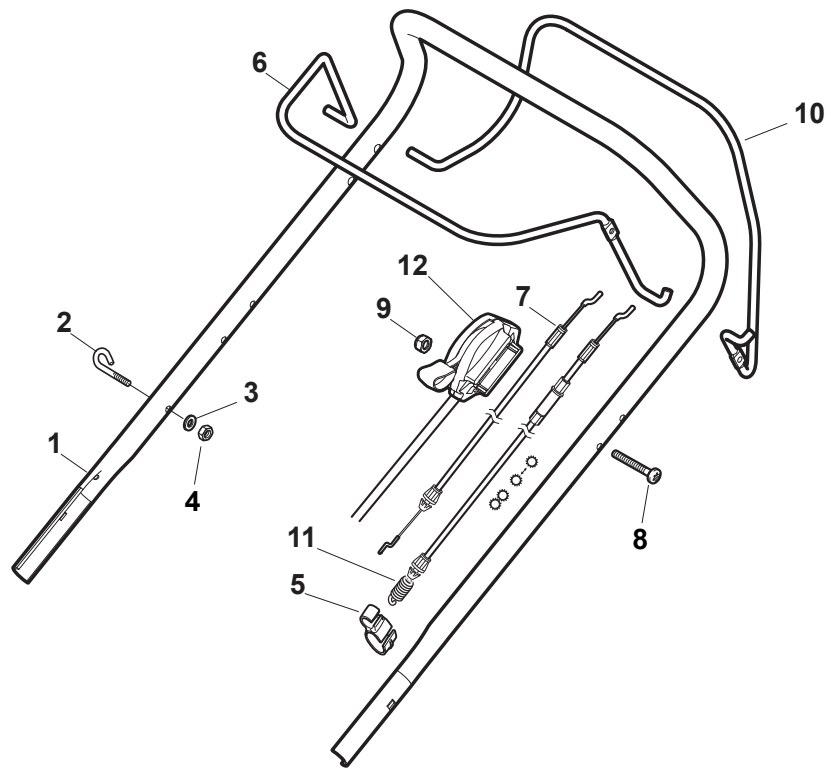

Fig.	Quantity	Part No	Description	Notes
1	2	322545189/0	Plate	
2	1	322735597/1	Sector, Height Adjustment	
3	2	381005141/0	Wheel Support	
4	2	381003354/0	Lever, Height Adjustment	
5	2	122519811/0	Pin	
6	2	112521350/0	Washer	
7	2	112155000/0	Nut	
9	1	322735595/1	Sector, Height Adjustment	
11	4	112728698/0	Screw	
12	2	322545152/0	Plate	
13	1	381302817/0	Rear Wheel Axle	
14	1	122534131/0	Pin	
15	1	381003357/0	Wheels Rear Adj. Lever	
16	1	122446192/0	Spring	
17	1	112154510/0	Nut	
18	2	322600205/0	Internal Wheel Protection	
21	2	112521350/0	Washer	
22	2	112155000/0	Nut	

Fig.	Quantity	Part No	Description	Notes
1	1	381006737/0	Handle Lower Part	Black
1	1	381007537/0	Handle, Lower Part Yellow	Yellow
2	2	112819110/0	Screw	
3	2	122671651/0	Washer	
4	2	122399900/0	Knob	Black
4	2	322399840/0	Yellow Knob	Yellow
4	2	322399846/0	Red Knob	Red
5	2	112293200/0	Nut	
7	2	112818900/0	Screw	
9	2	122399900/0	Knob	Black
9	2	322399840/0	Yellow Knob	Yellow
9	2	322399846/0	Red Knob	Red
10	2	112293200/0	Nut	
11	2	112155000/0	Nut	
12	2	112521350/0	Washer	
13	2	112369500/0	Elastic Washer	
14	2	112760605/0	Screw	
15	1	381008691/0	Outfit, Screws	Black
15	1	381008692/0	Outfit, Screws	Yellow
15	1	381008695/0	Outfit, Screws	Red

Fig.	Quantity	Part No	Description	Notes
1	1	381006740/0	Handle, Upper Part	
2	1	112727783/0	Screw	
3	1	322551640/0	Plate	
4	1	381030085/0	Cable Rear Drive	
5	1	181030053/0	Cable, Thread Engine Brake	SV40 / RV 40 / V35 Engine
5	1	181030084/0	Cable, Thread Engine Brake	B&S / GGP / Honda Engine
6	1	112154510/0	Nut	
7	1	112154510/0	Nut	
8	1	112521330/0	Washer	
9	1	122430313/0	Guide Spring	
10	1	181003369/0	Lever, Engine Brake	
11	1	181003371/0	Driving Lever	