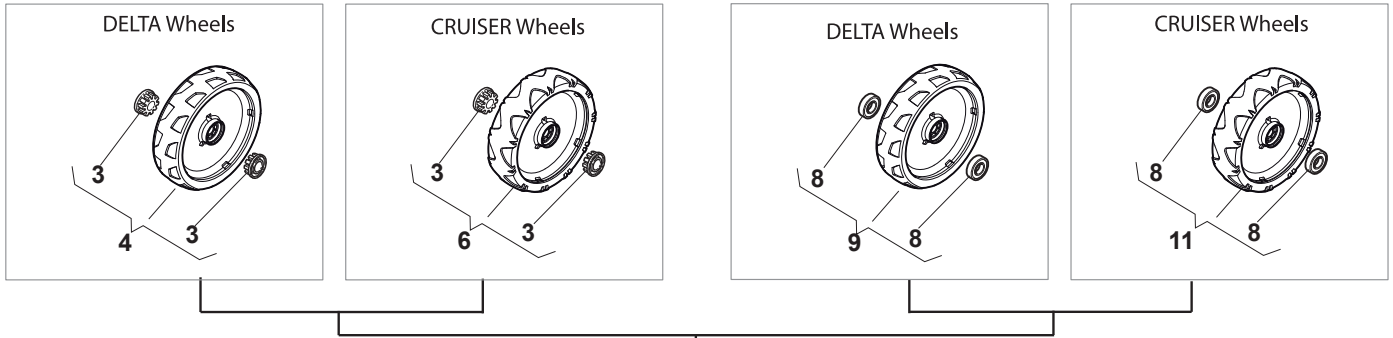

Bushing - Ø180

Ball Bearing - Ø180

Bushing - Ø240

Ball Bearing - Ø240

CR-CS 484 WS - CR-CS 484 WSQ

WBH Petrol Steel Wheels and Hub Caps

Issue 9 - 2015

Fig.	Quantity	Part No	Description	Notes
1	6	112728706/0	Screw	
2	2	381007462/1	Wheel	
3	8	322042064/0	Bushing	
4	2	381007442/1	Wheel	
5	2	381007466/1	Wheel	
6	2	381007445/1	Wheel	
7	2	381007463/1	Wheel	
8	8	119216035/0	Bearing	
9	2	381007448/1	Wheel	
10	2	381007467/1	Wheel	
11	2	381007455/1	Wheel