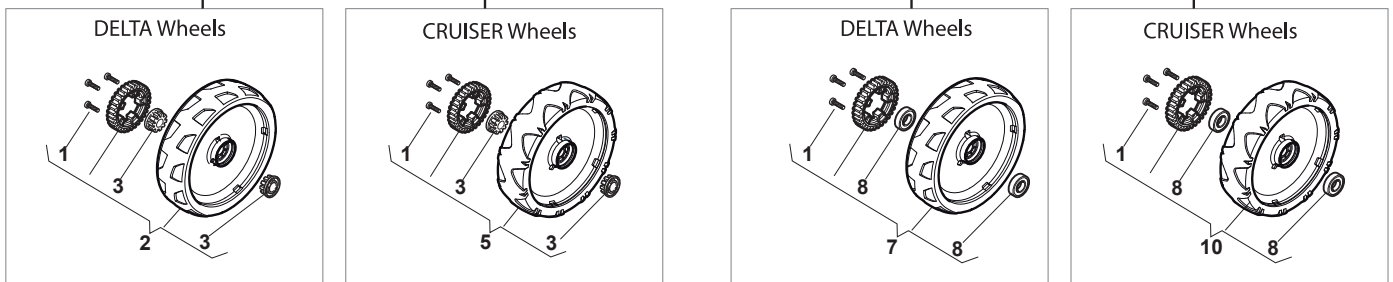

Bushing - Ø180

Ball Bearing - Ø180

Bushing - Ø240

Ball Bearing - Ø240

CR-CS 484 WS - CR-CS 484 WSQ

WBH Petrol Steel Wheels and Hub Caps

Issue 9 - 2015

Fig.	Quantity	Part No	Description	Notes
1	6	112728706/0	Screw	
2	2	381007462/1	Wheel	
3	8	322042064/0	Bushing	
4	2	381007442/1	Wheel	
5	2	381007466/1	Wheel	
6	2	381007445/1	Wheel	
7	2	381007463/1	Wheel	
8	8	119216035/0	Bearing	
9	2	381007448/1	Wheel	
10	2	381007467/1	Wheel	
11	2	381007455/1	Wheel