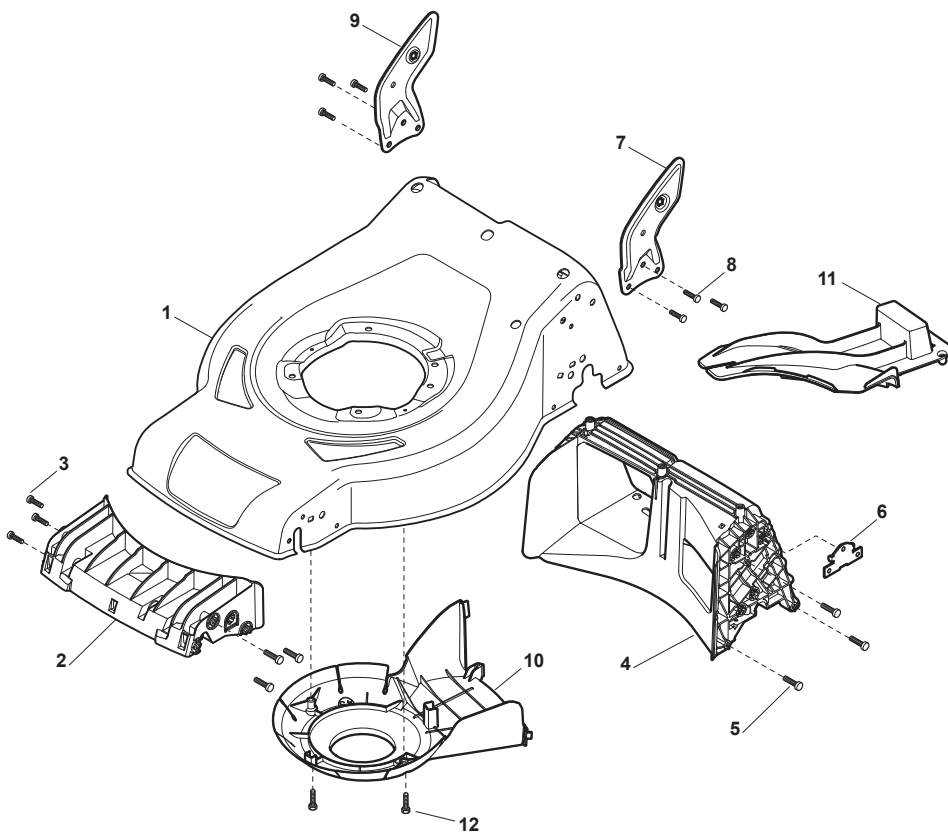

THIS INFORMATION IS NOT INTENDED FOR SALE OR RESALE, AND THIS NOTICE MUST REMAIN ON ALL COPIES.

Fig.	Quantity	Part No	Description	Notes
1	1	381004018/0	Red Deck	
1	1	381004024/0	Black Deck	
1	1	381004613/0	Red Deck	Side Discharge
1	1	381004729/0	Grey Deck	
2	1	322108301/1	Front Conveyor Assy	
3	6	112728699/0	Screw	
4	1	322108302/0	Rear Conveyor Assy	
5	6	112728699/0	Screw	
6	2	322545213/0	Plate	
7	1	381005139/0	Left Bracket	
8	6	112727801/0	Screw	
9	1	381005137/0	Right Bracket	
10	1	322060242/0	Belt Protection	
11	1	322140239/0	Mulching Deflector	
12	2	112728530/0	Screw	

CR-CS 484 WS - CR-CS 484 WSQ

WBH Petrol Steel Deck

Issue 9 - 2015

Fig.	Quantity	Part No	Description	Notes
1	1	381004020/0	Red Deck	
1	1	381004051/0	Black Deck	
1	1	381004548/0	Red Deck	Side Discharge
2	1	322108301/1	Front Conveyor Assy	
3	6	112728699/0	Screw	
4	1	322108302/0	Rear Conveyor Assy	
5	6	112728699/0	Screw	
6	2	322545213/0	Plate	
7	1	381005139/0	Left Bracket	
8	6	112727801/0	Screw	
9	1	381005137/0	Right Bracket	
10	1	322060242/0	Belt Protection	
11	1	322140239/0	Mulching Deflector	
12	2	112728530/0	Screw	

Fig.	Quantity	Part No	Description	Notes
1	2	322545189/0	Plate	
2	1	322735597/1	Sector, Height Adjustment	
3	2	381005141/0	Wheel Support	
4	2	381003354/0	Lever, Height Adjustment	
5	2	122519811/0	Pin	
6	2	112521350/0	Washer	
7	2	112155000/0	Nut	
9	1	322735595/1	Sector, Height Adjustment	
11	4	112728698/0	Screw	
12	2	322545152/0	Plate	
13	1	381302817/0	Rear Wheel Axle	
14	1	122534131/0	Pin	
15	1	381003357/0	Wheels Rear Adj. Lever	
16	1	122446192/0	Spring	
17	1	112154510/0	Nut	
18	2	322600205/0	Internal Wheel Protection	
21	2	112521350/0	Washer	
22	2	112155000/0	Nut	