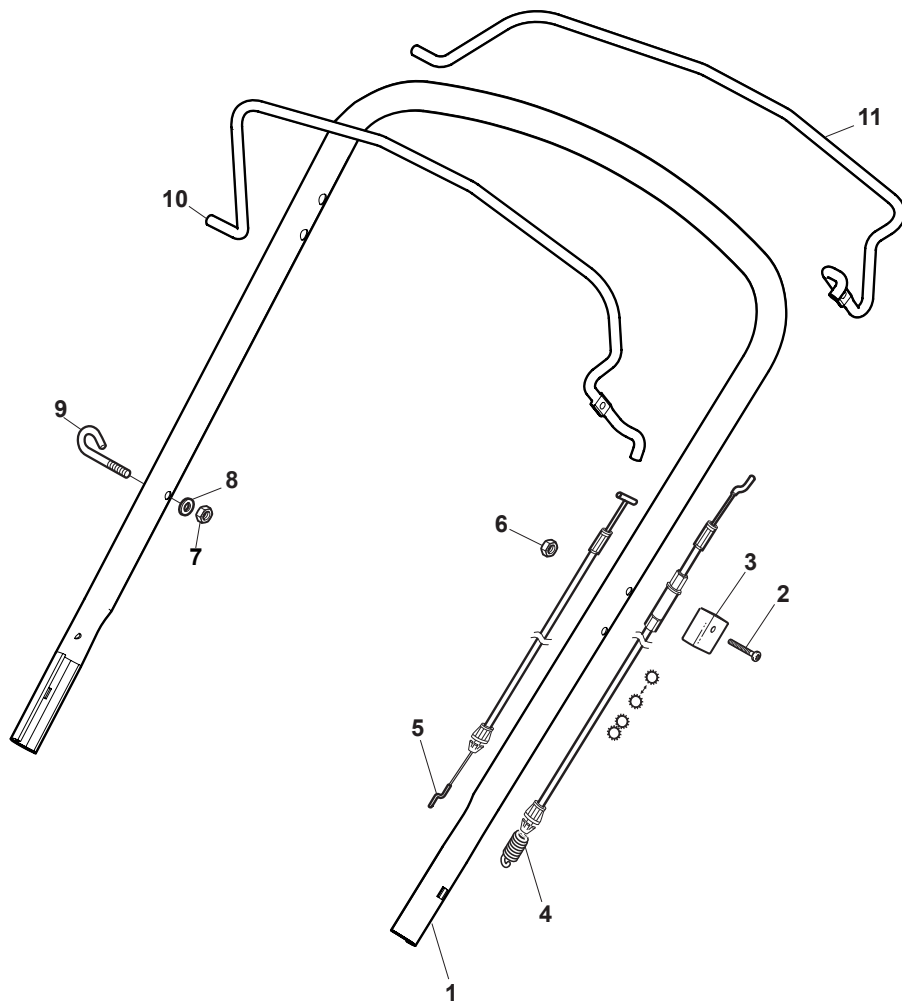

Fig.	Quantity	Part No	Description	Notes
1	2	322545189/0	Plate	
2	1	322735597/1	Sector, Height Adjustment	
3	2	381005141/0	Wheel Support	
4	2	381003354/0	Lever, Height Adjustment	
5	2	122519811/0	Pin	
6	2	112521350/0	Washer	
7	2	112155000/0	Nut	
9	1	322735595/1	Sector, Height Adjustment	
11	4	112728698/0	Screw	
12	2	322545152/0	Plate	
13	1	381302817/0	Rear Wheel Axle	
14	1	122534131/0	Pin	
15	1	381003357/0	Wheels Rear Adj. Lever	
16	1	122446192/0	Spring	
17	1	112154510/0	Nut	
18	2	322600205/0	Internal Wheel Protection	
21	2	112521350/0	Washer	
22	2	112155000/0	Nut	

Fig.	Quantity	Part No	Description	Notes
1	1	381006740/0	Handle, Upper Part	
2	1	112727783/0	Screw	
3	1	322551640/0	Plate	
4	1	381030085/0	Cable Rear Drive	
5	1	181030053/0	Cable, Thread Engine Brake	SV40 / RV 40 / V35 Engine
5	1	181030084/0	Cable, Thread Engine Brake	B&S / GGP / Honda Engine
6	1	112154510/0	Nut	
7	1	112154510/0	Nut	
8	1	112521330/0	Washer	
9	1	122430313/0	Guide Spring	
10	1	181003369/0	Lever, Engine Brake	
11	1	181003371/0	Driving Lever	

Fig.	Quantity	Part No	Description	Notes
1	4	112608600/0	Seeger	
2	1	122570120/1	Pinion Left	
3	1	122570110/1	Pinion Right	
4	2	322042066/0	Bushing	
5	2	112521371/0	Washer	
6	1	181003092/0	Gear Box	
7	1	122601904/0	Pulley	
8	1	112645700/0	Elastic Pin	
9	1	122033283/0	Adjustment Rod	
10	1	135063800/0	Trapezoidal Belt	
11	1	122041957/1	Bushing	
12	1	122450063/0	Spring	
13	1	322680009/0	Washer	
14	1	112154510/0	Nut	
15	1	122110230/0	Hub Cover	
16	2	122753000/0	Pin	