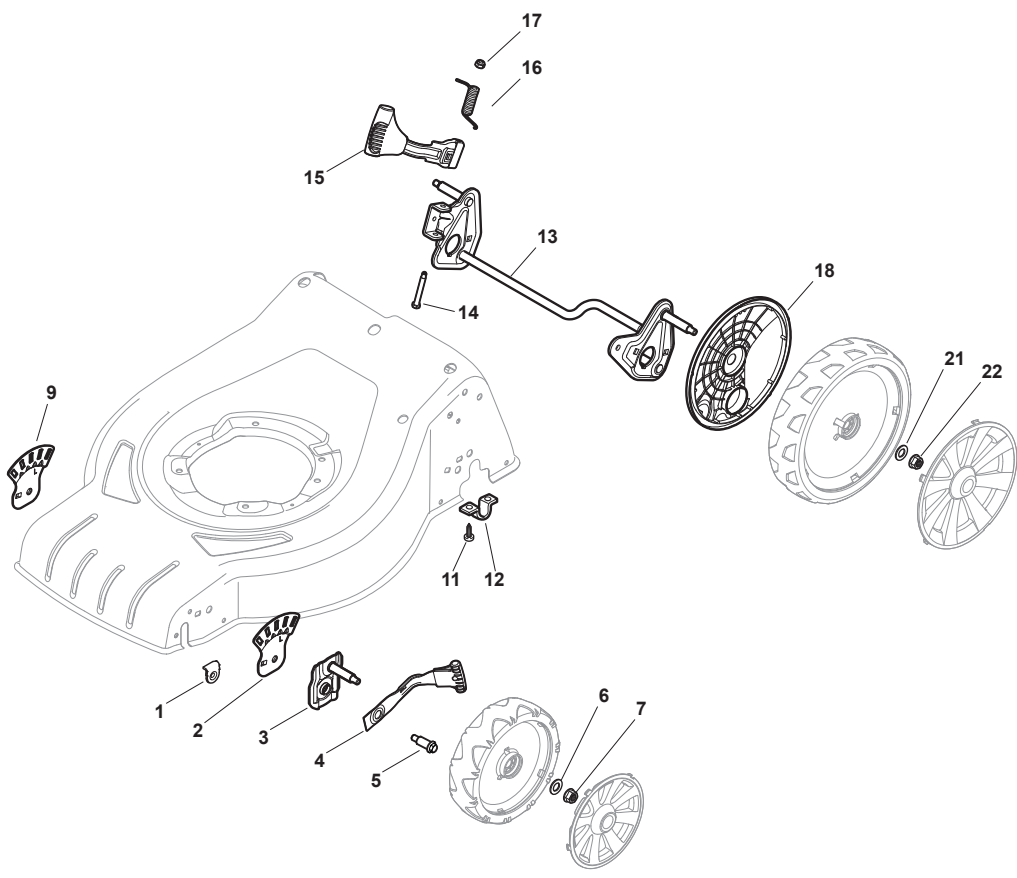

CR-CS 484 WS - CR-CS 484 WSQ

WBH Petrol Steel Deck

Issue 9 - 2015

Fig.	Quantity	Part No	Description	Notes
1	1	381004020/0	Red Deck	
1	1	381004051/0	Black Deck	
1	1	381004548/0	Red Deck	Side Discharge
2	1	322108301/1	Front Conveyor Assy	
3	6	112728699/0	Screw	
4	1	322108302/0	Rear Conveyor Assy	
5	6	112728699/0	Screw	
6	2	322545213/0	Plate	
7	1	381005139/0	Left Bracket	
8	6	112727801/0	Screw	
9	1	381005137/0	Right Bracket	
10	1	322060242/0	Belt Protection	
11	1	322140239/0	Mulching Deflector	
12	2	112728530/0	Screw	

Fig.	Quantity	Part No	Description	Notes
1	2	322545189/0	Plate	
2	1	322735597/1	Sector, Height Adjustment	
3	2	381005141/0	Wheel Support	
4	2	381003354/0	Lever, Height Adjustment	
5	2	122519811/0	Pin	
6	2	112521350/0	Washer	
7	2	112155000/0	Nut	
9	1	322735595/1	Sector, Height Adjustment	
11	4	112728698/0	Screw	
12	2	322545152/0	Plate	
13	1	381302817/0	Rear Wheel Axle	
14	1	122534131/0	Pin	
15	1	381003357/0	Wheels Rear Adj. Lever	
16	1	122446192/0	Spring	
17	1	112154510/0	Nut	
18	2	322600205/0	Internal Wheel Protection	
21	2	112521350/0	Washer	
22	2	112155000/0	Nut	

Fig.	Quantity	Part No	Description	Notes
1	1	381006740/0	Handle, Upper Part	
2	1	112727783/0	Screw	
3	1	322551640/0	Plate	
4	1	381030085/0	Cable Rear Drive	
5	1	181030053/0	Cable, Thread Engine Brake	SV40 / RV 40 / V35 Engine
5	1	181030084/0	Cable, Thread Engine Brake	B&S / GGP / Honda Engine
6	1	112154510/0	Nut	
7	1	112154510/0	Nut	
8	1	112521330/0	Washer	
9	1	122430313/0	Guide Spring	
10	1	181003369/0	Lever, Engine Brake	
11	1	181003371/0	Driving Lever	