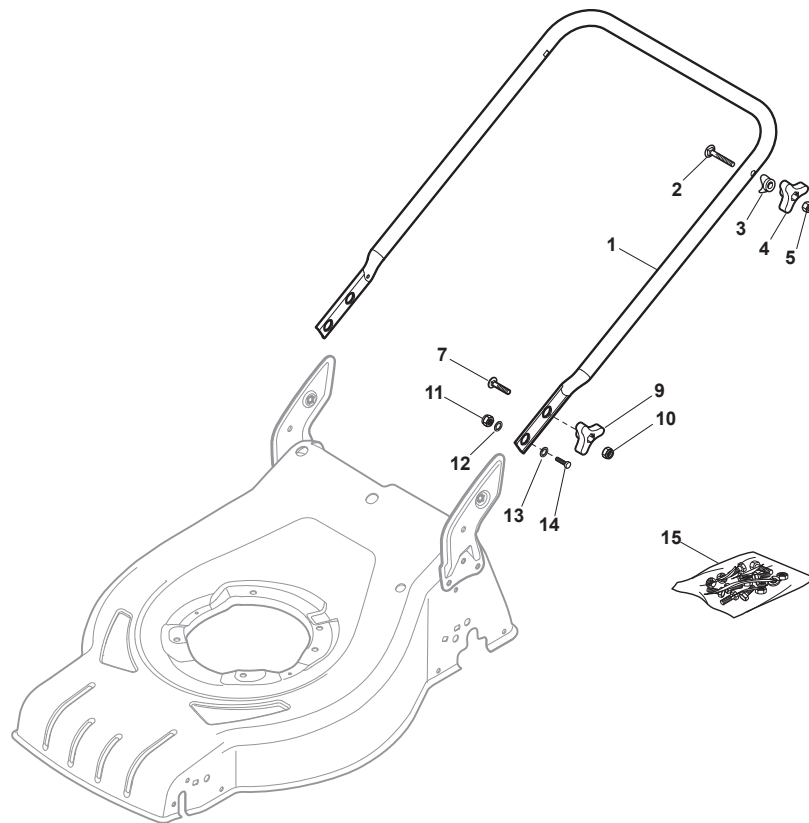

Fig.	Quantity	Part No	Description	Notes
1	2	322545189/0	Plate	
2	1	322735597/1	Sector, Height Adjustment	
3	2	381005141/0	Wheel Support	
4	2	381003354/0	Lever, Height Adjustment	
5	2	122519811/0	Pin	
6	2	112521350/0	Washer	
7	2	112155000/0	Nut	
9	1	322735595/1	Sector, Height Adjustment	
11	4	112728698/0	Screw	
12	2	322545152/0	Plate	
13	1	381302817/0	Rear Wheel Axle	
14	1	122534131/0	Pin	
15	1	381003357/0	Wheels Rear Adj. Lever	
16	1	122446192/0	Spring	
17	1	112154510/0	Nut	
18	2	322600205/0	Internal Wheel Protection	
21	2	112521350/0	Washer	
22	2	112155000/0	Nut	

CR-CS 484 WS - CR-CS 484 WSQ

WBH Petrol Steel Mask

Issue 9 - 2015

Fig.	Quantity	Part No	Description	Notes
1	1	322226168/0	Mask, Black	
2	2	112728698/0	Screw	
3	2	112728698/0	Screw	
4	1	322226170/0	Mask, Black	
5	1	322500106/0	Front Combi	
6	2	112728698/0	Screw	

Fig.	Quantity	Part No	Description	Notes
1	1	381006737/0	Handle Lower Part	Black
1	1	381007537/0	Handle, Lower Part Yellow	Yellow
2	2	112819110/0	Screw	
3	2	122671651/0	Washer	
4	2	122399900/0	Knob	Black
4	2	322399840/0	Yellow Knob	Yellow
4	2	322399846/0	Red Knob	Red
5	2	112293200/0	Nut	
7	2	112818900/0	Screw	
9	2	122399900/0	Knob	Black
9	2	322399840/0	Yellow Knob	Yellow
9	2	322399846/0	Red Knob	Red
10	2	112293200/0	Nut	
11	2	112155000/0	Nut	
12	2	112521350/0	Washer	
13	2	112369500/0	Elastic Washer	
14	2	112760605/0	Screw	
15	1	381008691/0	Outfit, Screws	Black
15	1	381008692/0	Outfit, Screws	Yellow
15	1	381008695/0	Outfit, Screws	Red

Fig.	Quantity	Part No	Description	Notes
1	1	381006740/0	Handle, Upper Part	
2	1	112727783/0	Screw	
3	1	322551640/0	Plate	
4	1	381030085/0	Cable Rear Drive	
5	1	181030053/0	Cable, Thread Engine Brake	SV40 / RV 40 / V35 Engine
5	1	181030084/0	Cable, Thread Engine Brake	B&S / GGP / Honda Engine
6	1	112154510/0	Nut	
7	1	112154510/0	Nut	
8	1	112521330/0	Washer	
9	1	122430313/0	Guide Spring	
10	1	181003369/0	Lever, Engine Brake	
11	1	181003371/0	Driving Lever	